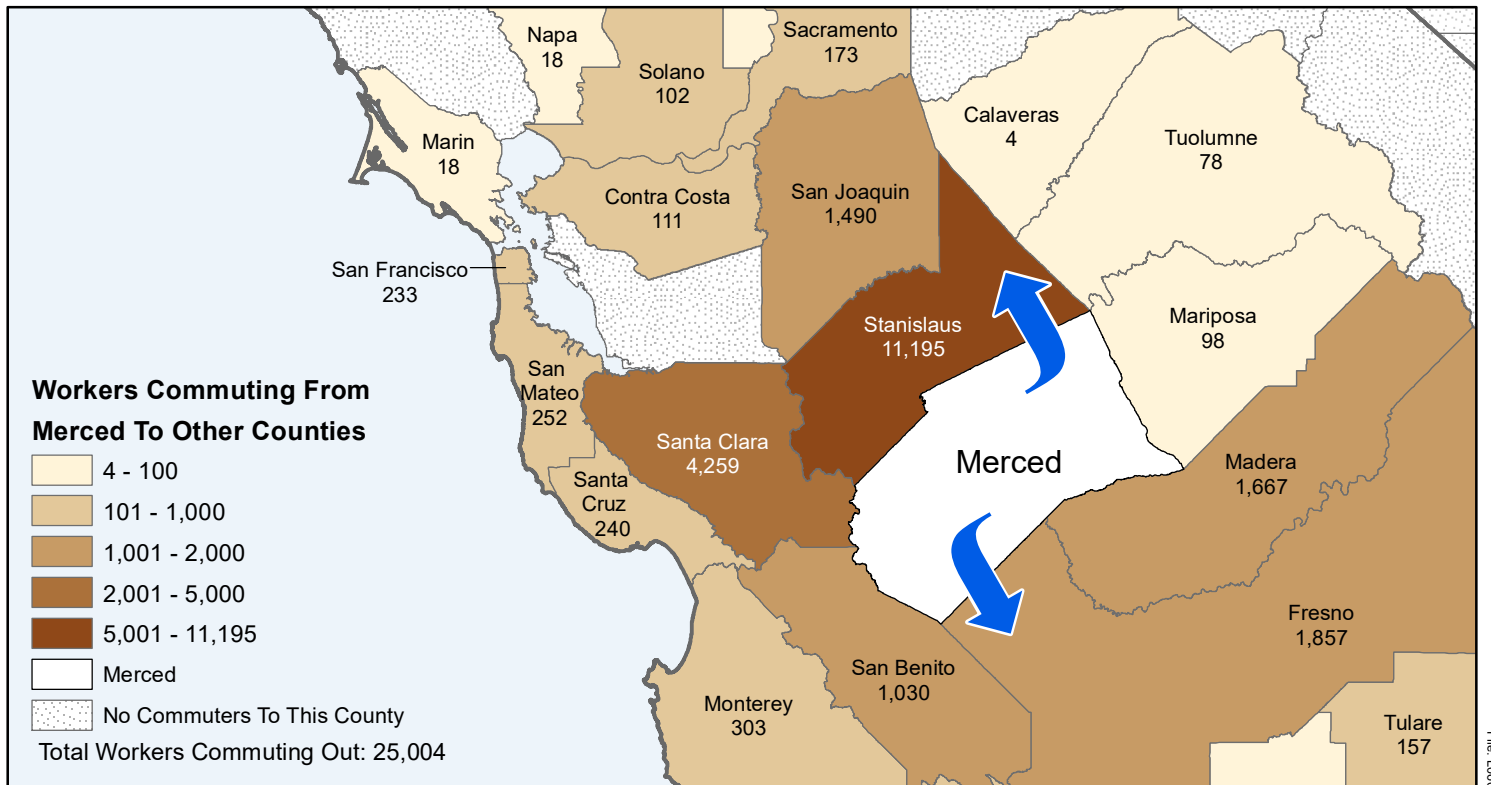

Merced

County to County Commuting Estimates

Total Workers Who Live And Work in Merced: 68,122

Data Source:
 Special Report of 2011 to 2015 County-to-County Commuting Flows,
 American Community Survey, U.S. Census Bureau,
 report released 2019

Cartography by:
 Labor Market Information Division
 California Employment Development Department
 October 2022