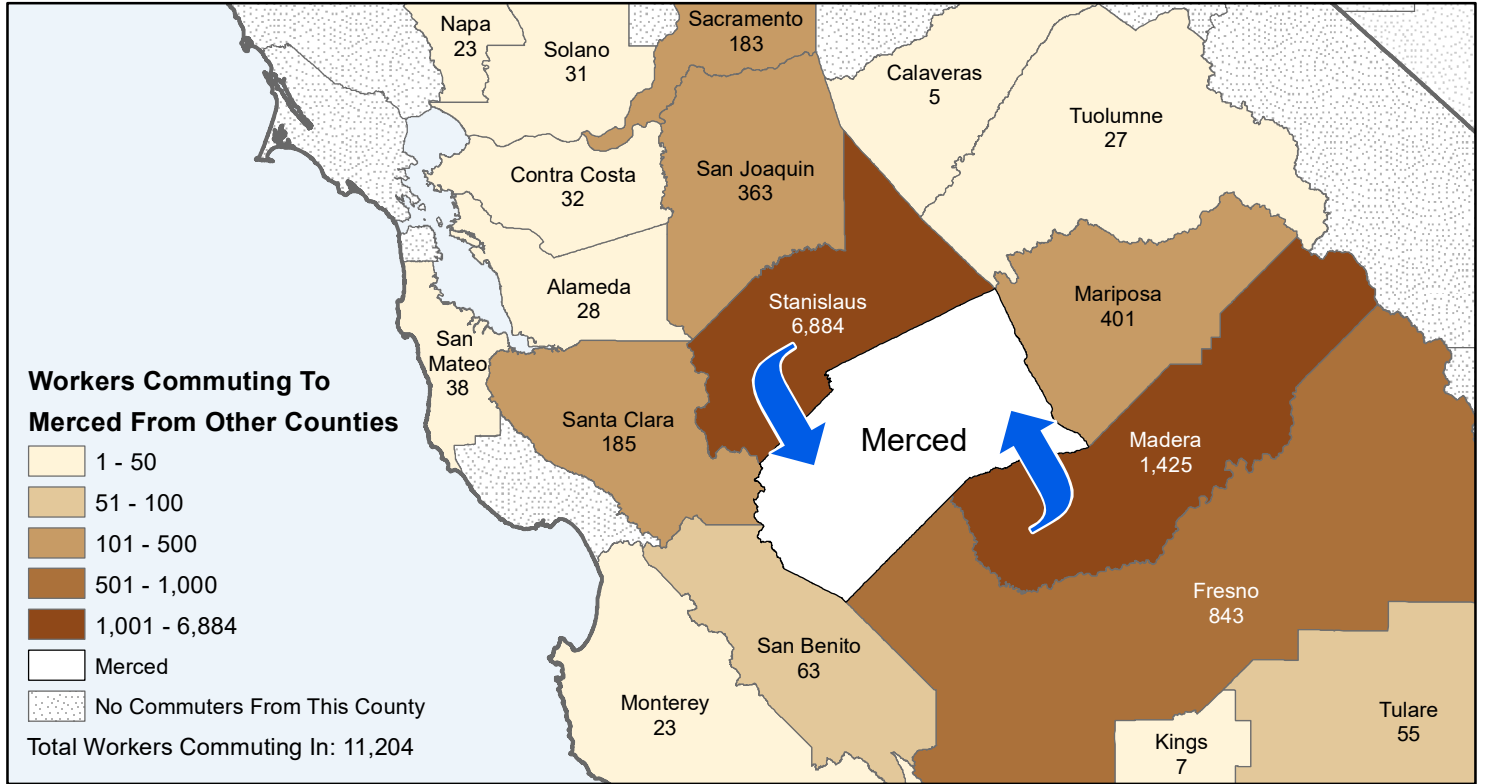

Merced

County to County Commuting Estimates

Total Workers Who Live And Work in Merced: 68,122

Data Source:
 Special Report of 2011 to 2015 County-to-County Commuting Flows,
 American Community Survey, U.S. Census Bureau,
 report released 2019

Cartography by:
 Labor Market Information Division
 California Employment Development Department
 October 2022