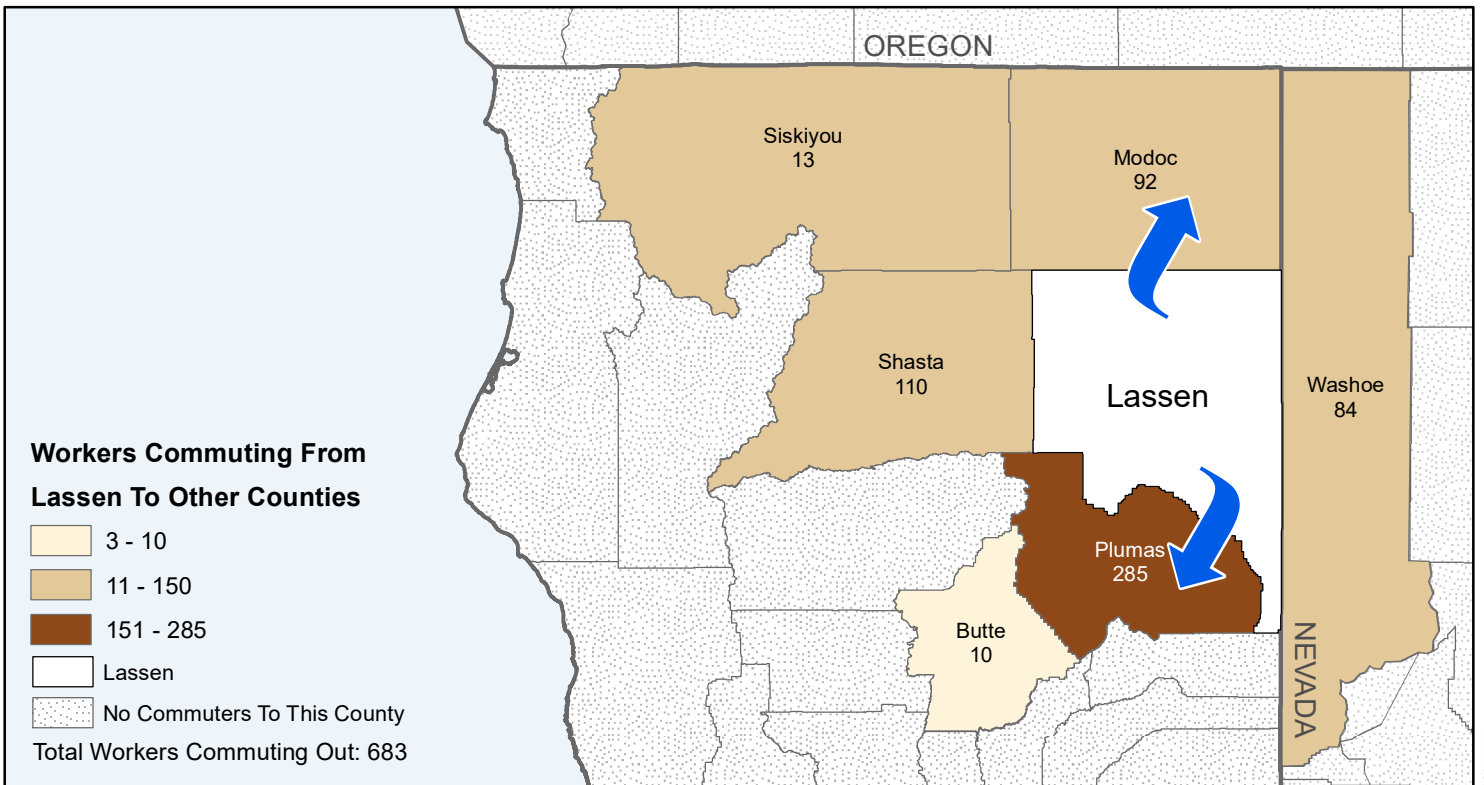

Lassen

County to County Commuting Estimates

Total Workers Who Live and Work in Lassen: 8,113

Data Source:
 Special Report of 2011 to 2015 County-to-County Commuting Flows,
 American Community Survey, U.S. Census Bureau,
 report released 2019