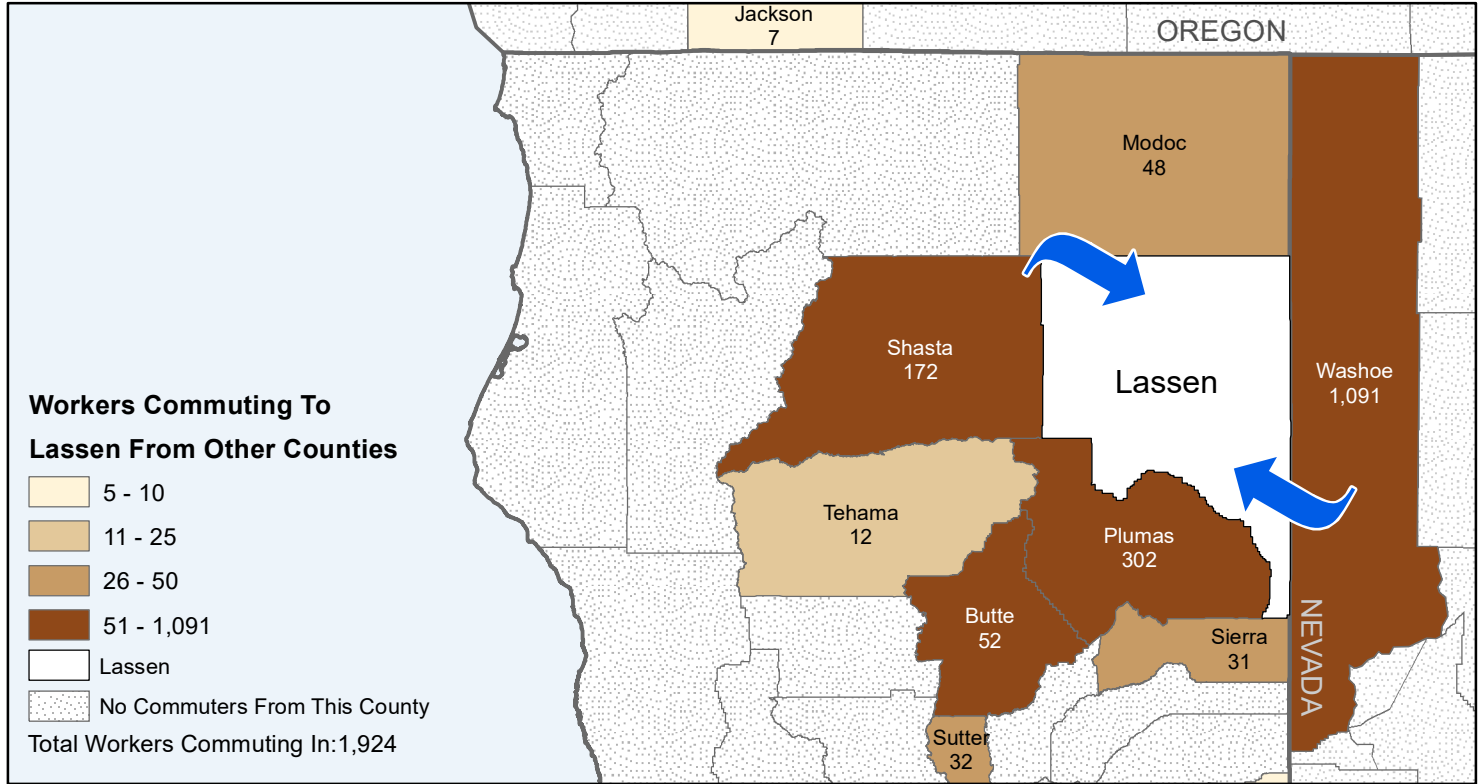

Lassen

County to County Commuting Estimates

Total Workers Who Live and Work in Lassen: 8,113

Data Source:
 Special Report of 2011 to 2015 County-to-County Commuting Flows,
 American Community Survey, U.S. Census Bureau,
 report released 2019

Cartography by:
 Labor Market Information Division
 California Employment Development Department
 October 2022