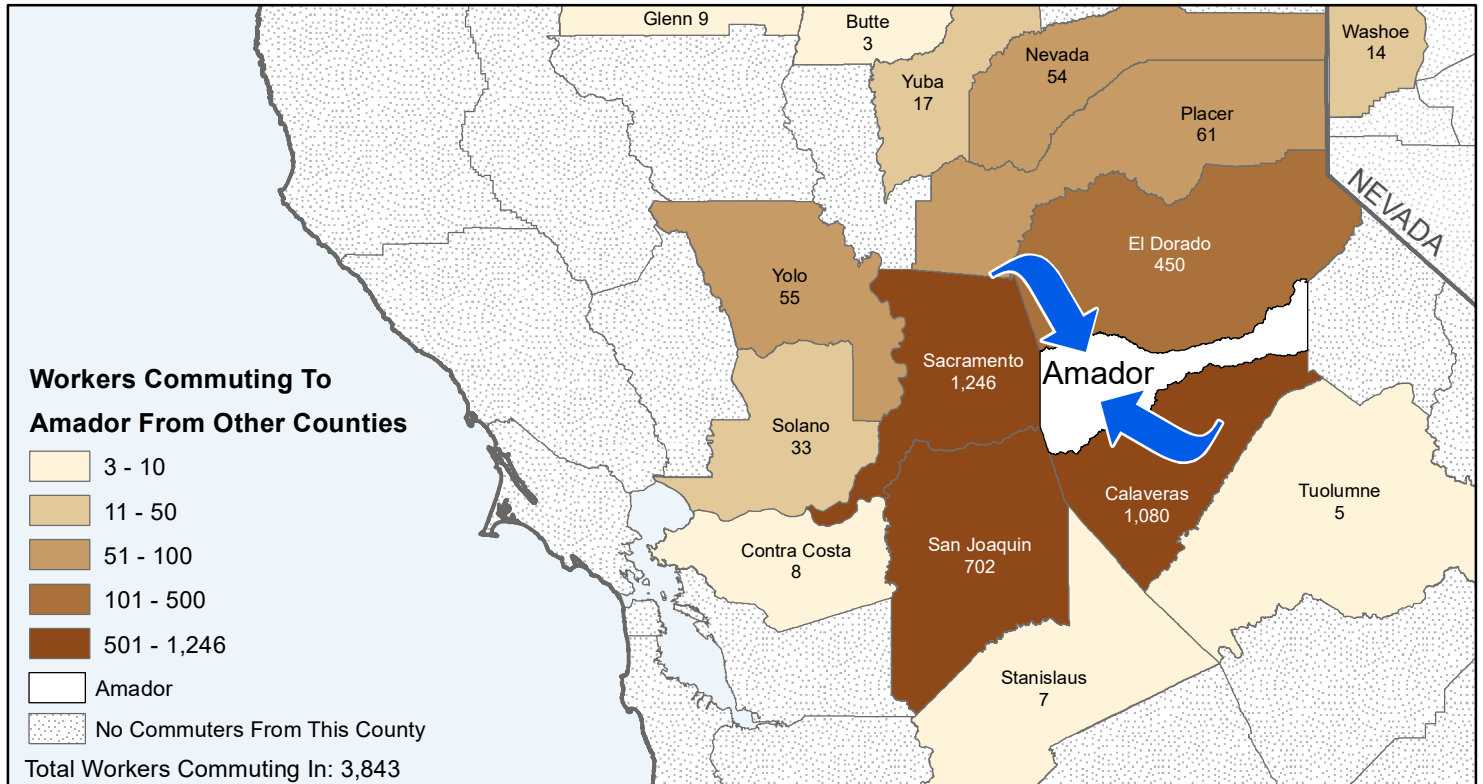

Amador

County to County Commuting Estimates

Total Workers Who Live and Work in Amador: 8,063

Data Source:
 Special Report of 2011 to 2015 County-to-County Commuting Flows,
 American Community Survey, U.S. Census Bureau,
 report released 2019

Cartography by:
 Labor Market Information Division
 California Employment Development Department
 October 2022