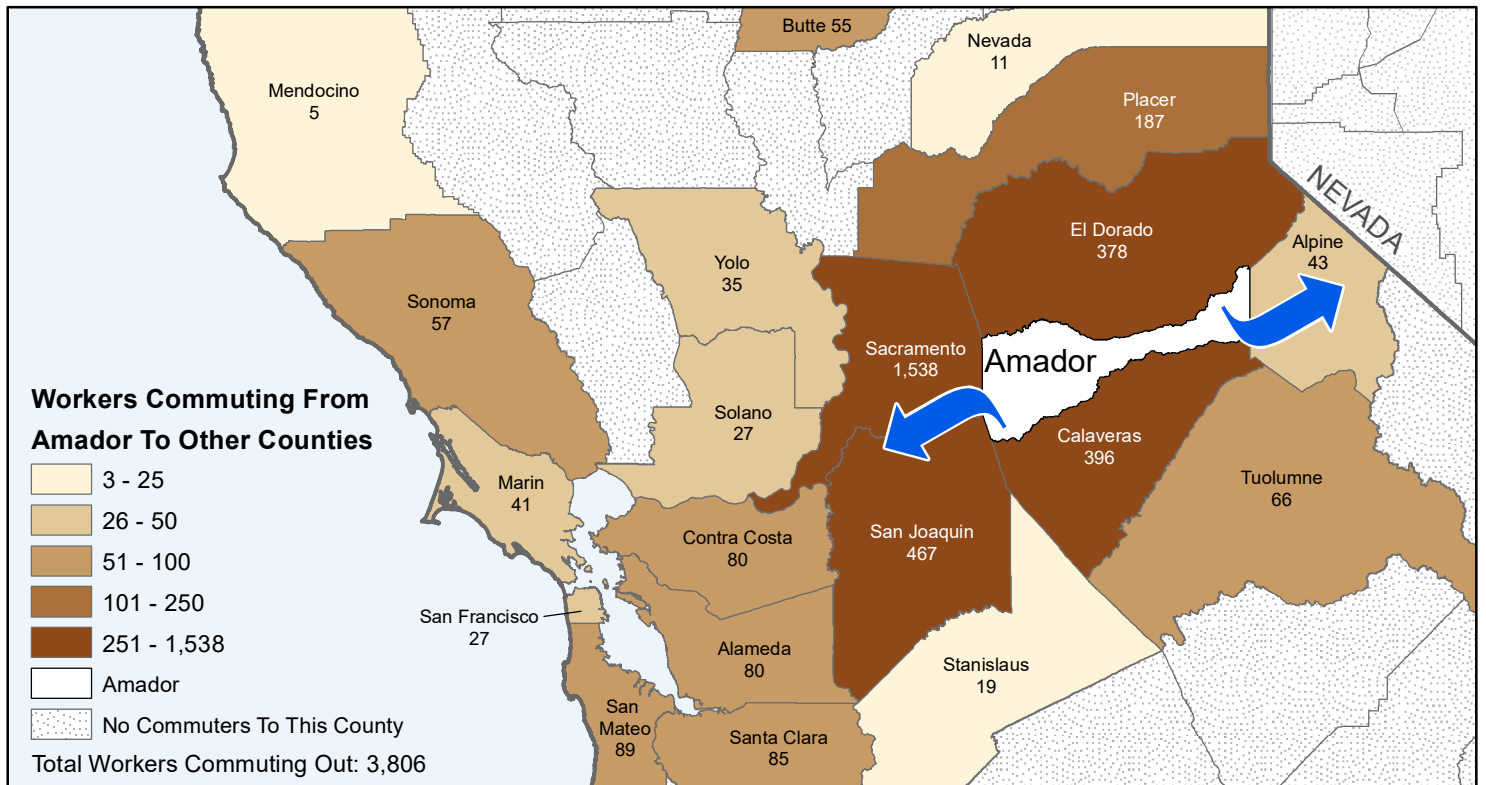

Amador

County to County Commuting Estimates

Total Workers Who Live and Work in Amador: 8,063

Data Source:
 Special Report of 2011 to 2015 County-to-County Commuting Flows,
 American Community Survey, U.S. Census Bureau,
 report released 2019